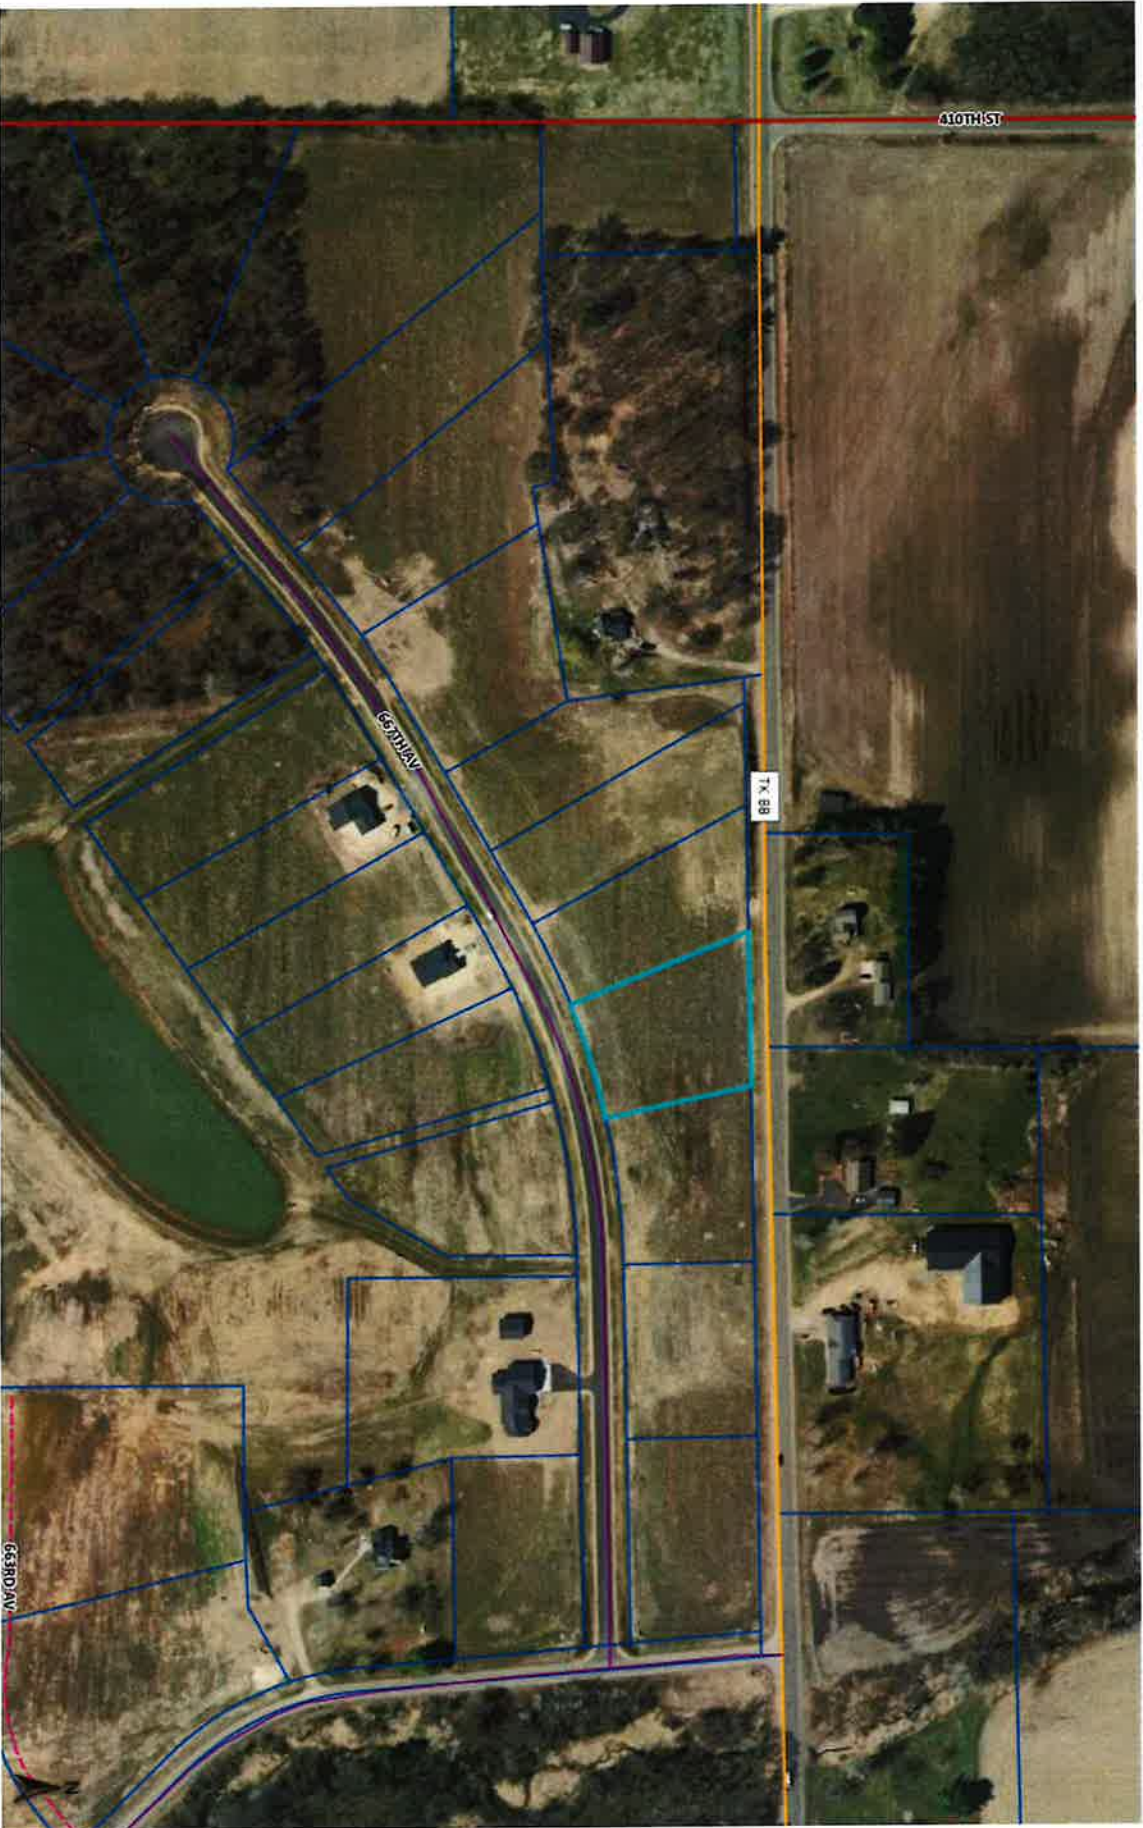

**Beacon**<sup>TM</sup>

Dunn County, WI

UNPLATTED LANDS

N89°10'07"E 1377.13'

S89°10'07"W 1342.27'

179.61'

215.75'

249.05'

**LOT 23**

44,342 SQ. FT.  
1.02 ACRES

**LOT 24**

43,795 SQ. FT.  
1.01 ACRES

**LOT 22**  
44,157 SQ. FT.  
1.01 ACRES

S28°49'26"E 344.74'

S21°49'59"E 270.12'

S12°30'07"E 209.24'

**LOT 21**  
1.01 ACRES

10' WIDE UTILITY EASEMENT  
10' WIDE UTILITY EASEMENT

C29

97.69'

C13

48.71'

**LOT 2**  
43,500 SQ. FT.

C31

C28

C11

C12

S16°01'27"W 332.53'

**LOT 3**

50,245 SQ. FT.  
1.15 ACRES

S00°03'18"E 182.79'

N16°01'27"W 332.53'